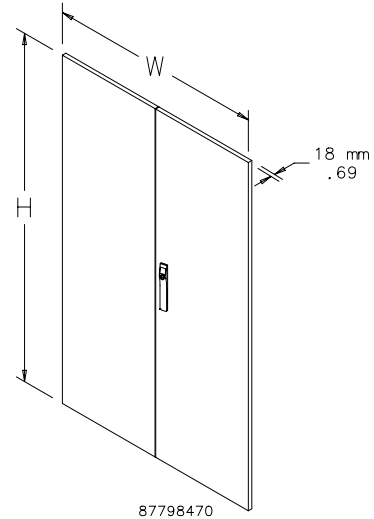

PROLINE® Doors, Covers, and Sides

Overlapping Doors **A-T-O**

PROLINE overlapping doors provide a door system for the full-width open front of 1200 and 1600mm wide double-bay frames. The slave door latches with two levers to ensure a dusttight seal. The master door uses a 3-point roller latch system operated by a slotted insert. Doors for 700mm frames have 2-point latching. Doors accept standard PROLINE handle options. The overlapping master/slave door design allows unobstructed

access. Patented removable door bar is included on each door that is taller than 700mm. Master door can be hinged on right or left. Steel doors are 14 gauge and finished with RAL 7035 light gray textured polyester powder paint finish (except stainless steel).

Catalog Number	Fits Frame A x B (mm)	H x W (mm)	H x W (in.)
PTD712	700 x 1200	639 x 1191	25.16 x 46.89
PTD1612	1600 x 1200	1539 x 1191	60.59 x 46.89
PTD1812	1800 x 1200	1739 x 1191	68.46 x 46.89
PTD2012	2000 x 1200	1939 x 1191	76.34 x 46.89
PTD2012SS	2000 x 1200	1939 x 1191	76.34 x 46.89
PTD2212	2200 x 1200	2139 x 1191	84.21 x 46.89
PTD2212SS	2200 x 1200	2139 x 1191	84.21 x 46.89
PTD1816	1800 x 1600	1739 x 1591	68.46 x 62.64
PTD2016	2000 x 1600	1939 x 1591	76.34 x 62.64

Catalog Number	Nominal Size (mm)	H x W (mm)	H x W (in.)
PDF76	700 x 600	639 x 591	25.16 x 23.26
PDF146	1400 x 600	1339 x 591	52.72 x 23.26
PDF166	1600 x 600	1539 x 591	60.56 x 23.26
PDF186	1800 x 600	1739 x 591	68.47 x 23.26
PDF206	2000 x 600	1939 x 591	76.34 x 23.26
PDF226	2200 x 600	2139 x 591	84.21 x 23.26