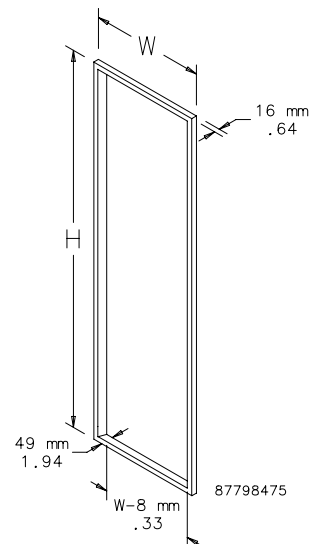

PROLINE® Doors, Covers, and Sides

Overlapping Doors **A-T-O**

PROLINE overlapping doors provide a door system for the full-width open front of 1200 and 1600mm wide double-bay frames. The slave door latches with two levers to ensure a dusttight seal. The master door uses a 3-point roller latch system operated by a slotted insert. Doors for 700mm frames have 2-point latching. Doors accept standard PROLINE handle options. The overlapping master/slave door design allows unobstructed

access. Patented removable door bar is included on each door that is taller than 700mm. Master door can be hinged on right or left. Steel doors are 14 gauge and finished with RAL 7035 light gray textured polyester powder paint finish (except stainless steel).

Catalog Number	Fits Frame A x B (mm)	H x W (mm)	H x W (in.)
PTD712	700 x 1200	639 x 1191	25.16 x 46.89
PTD1612	1600 x 1200	1539 x 1191	60.59 x 46.89
PTD1812	1800 x 1200	1739 x 1191	68.46 x 46.89
PTD2012	2000 x 1200	1939 x 1191	76.34 x 46.89
PTD2012SS	2000 x 1200	1939 x 1191	76.34 x 46.89
PTD2212	2200 x 1200	2139 x 1191	84.21 x 46.89
PTD2212SS	2200 x 1200	2139 x 1191	84.21 x 46.89
PTD1816	1800 x 1600	1739 x 1591	68.46 x 62.64
PTD2016	2000 x 1600	1939 x 1591	76.34 x 62.64

Catalog Number	Nominal Size (mm)	H x W (mm)	H x W (in.)
PDF76	700 x 600	639 x 591	25.16 x 23.26
PDF146	1400 x 600	1339 x 591	52.72 x 23.26
PDF166	1600 x 600	1539 x 591	60.56 x 23.26
PDF186	1800 x 600	1739 x 591	68.47 x 23.26
PDF206	2000 x 600	1939 x 591	76.34 x 23.26
PDF226	2200 x 600	2139 x 591	84.21 x 23.26