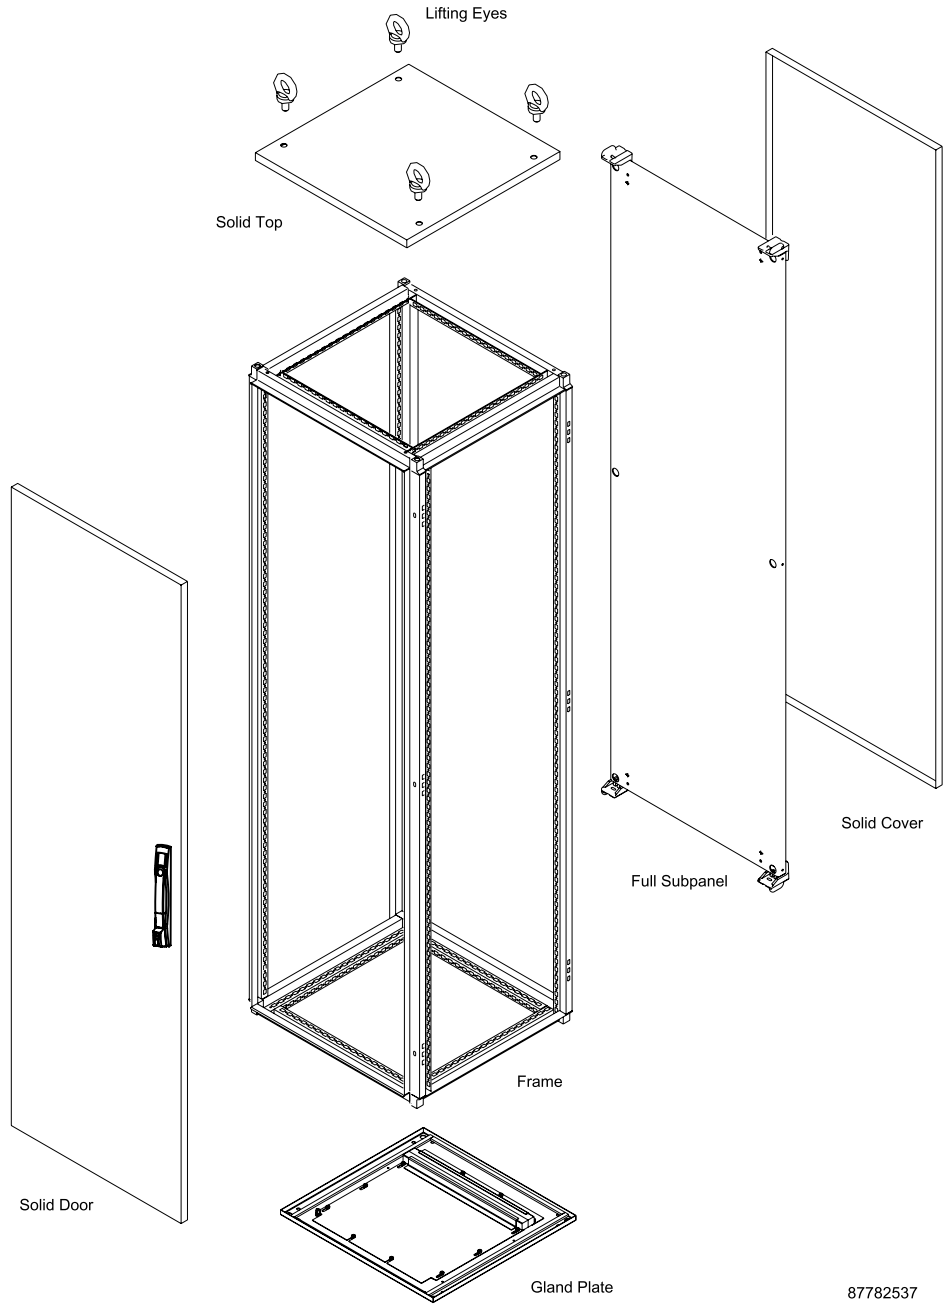

Standard Configuration

87782537