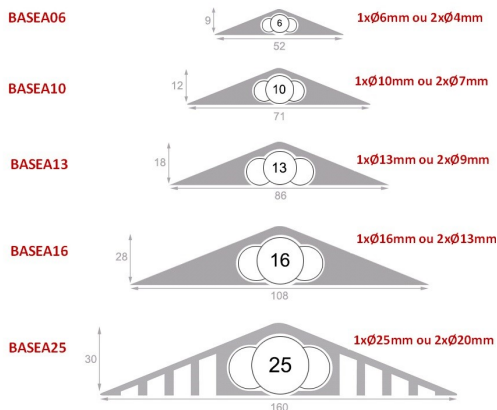

Cable protectors for Pedestrian's crossing

- Flexible cable protectors, snapped at the base : we can set it up without dis-connecting cables.
- 5 grey models and 3 black models, to choose according to the number and diameter of the cables to protect.
- Possible choices : rolls of 1,50 meters or 3 meters or 9 meters.
- Easy to cut with a box cutter.
- Delivered with double-sided adhesive strip.
- Models in elastomer are recommended for an outdoor use.

Model	Material Color	Capacity	Width	Height	Weight per meter	Rolls of 1,50 meter	Rolls of 3 meters	Rolls of 9 meters
BASEA 06	PVC GREY	1 cable Ø 6 mm or 2 cables Ø 4 mm	52 mm	9 mm	0,28 kg	<i>PCP06G150</i>	<i>PCP06G300</i>	<i>PCP06G900</i>
BASEA 10		1 cable Ø 10 mm or 2 cables Ø 7 mm	71 mm	12 mm	0,54 kg	<i>PCP10G150</i>	<i>PCP10G300</i>	<i>PCP10G900</i>
BASEA 13		1 cable Ø 13 mm or 2 cables Ø 9 mm	86 mm	18 mm	0,82 kg	<i>PCP13G150</i>	<i>PCP13G300</i>	<i>PCP13G900</i>
BASEA 16		1 cable Ø 16 mm or 2 cables Ø 13 mm	108 mm	28 mm	1,01 kg	<i>PCP16G150</i>	<i>PCP16G300</i>	<i>PCP16G900</i>
BASEA 25	Elastomer GREY	1 cable Ø 25 mm or 2 cables Ø 20 mm	160 mm	30 mm	1,49 kg	<i>PCP25G150</i>	<i>PCP25G300</i>	<i>PCP25G900</i>
BASEA 08	Elastomer BLACK	1 cable Ø 8 mm or 3 cables Ø 6 mm	65 mm	10 mm	0,49 kg	<i>PCP08N150</i>	<i>PCP08N300</i>	<i>PCP08N900</i>
BASEA 14		1 cable Ø 14 mm or 2 cables Ø 10 mm	80 mm	16 mm	0,77 kg	<i>PCP14N150</i>	<i>PCP14N300</i>	<i>PCP14N900</i>
BASEA 18		1 cable Ø 18 mm or 3 cables Ø 13 mm	80 mm	20 mm	1,11 kg	<i>PCP18N150</i>	<i>PCP18N300</i>	<i>PCP18N900</i>