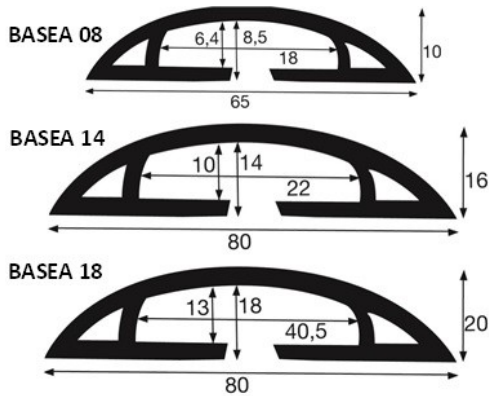

Cable protectors for Pedestrian's crossing

- Flexible cable protectors, snapped at the base : we can set it up without dis-connecting cables.
- 5 grey models and 3 black models, to choose according to the number and diameter of the cables to protect.
- Possible choices : rolls of 1,50 meters or 3 meters or 9 meters.
- Easy to cut with a box cutter.
- Delivered with double-sided adhesive strip.
- Models in elastomer are recommended for an outdoor use.

Model	Material Color	Capacity	Width	Height	Weight per meter	Rolls of 1,50 meter	Rolls of 3 meters	Rolls of 9 meters
BASEA 06	PVC GREY	1 cable Ø 6 mm or 2 cables Ø 4 mm	52 mm	9 mm	0,28 kg	<i>PCP06G150</i>	<i>PCP06G300</i>	<i>PCP06G900</i>
BASEA 10		1 cable Ø 10 mm or 2 cables Ø 7 mm	71 mm	12 mm	0,54 kg	<i>PCP10G150</i>	<i>PCP10G300</i>	<i>PCP10G900</i>
BASEA 13		1 cable Ø 13 mm or 2 cables Ø 9 mm	86 mm	18 mm	0,82 kg	<i>PCP13G150</i>	<i>PCP13G300</i>	<i>PCP13G900</i>
BASEA 16		1 cable Ø 16 mm or 2 cables Ø 13 mm	108 mm	28 mm	1,01 kg	<i>PCP16G150</i>	<i>PCP16G300</i>	<i>PCP16G900</i>
BASEA 25	Elastomer GREY	1 cable Ø 25 mm or 2 cables Ø 20 mm	160 mm	30 mm	1,49 kg	<i>PCP25G150</i>	<i>PCP25G300</i>	<i>PCP25G900</i>
BASEA 08	Elastomer BLACK	1 cable Ø 8 mm or 3 cables Ø 6 mm	65 mm	10 mm	0,49 kg	<i>PCP08N150</i>	<i>PCP08N300</i>	<i>PCP08N900</i>
BASEA 14		1 cable Ø 14 mm or 2 cables Ø 10 mm	80 mm	16 mm	0,77 kg	<i>PCP14N150</i>	<i>PCP14N300</i>	<i>PCP14N900</i>
BASEA 18		1 cable Ø 18 mm or 3 cables Ø 13 mm	80 mm	20 mm	1,11 kg	<i>PCP18N150</i>	<i>PCP18N300</i>	<i>PCP18N900</i>