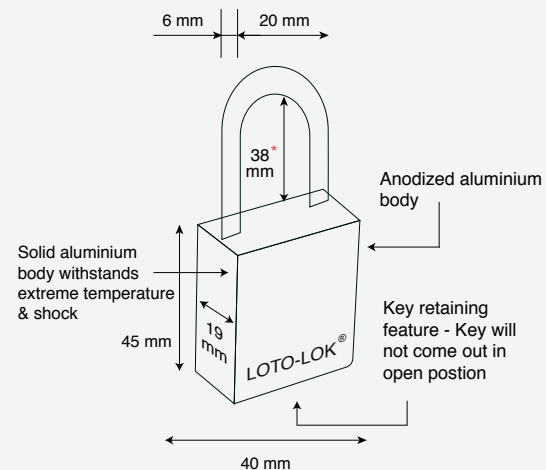

COLORS

KEY SYSTEMS

SHACKLE TYPE & LGTH

38

REGULAR
STAINLESS STEEL SHACKLE
(38mm Shackle Length)

38

REGULAR STEEL SHACKLE
(38mm Shackle Length)

76

LONG
STAINLESS STEEL SHACKLE
(76mm Shackle Length)

76

LONG STEEL SHACKLE
(76mm Shackle Length)

DIMENSIONS

* Long Shackle Padlocks: All dimensions remain the same, except shackle length changes to 76mm

KEYED DIFFERENT

Color	REGULAR STEEL SHACKLE (38mm Shackle Length)	LONG STEEL SHACKLE (76mm Shackle Length)
	MODEL No.	MODEL No.
RED	PD-ALRDKD38	PD-ALRDKD76
YELLOW	PD-ALYLKD38	PD-ALYLKD76
BLUE	PD-ALBLKD38	PD-ALBLKD76
GREEN	PD-ALGNKD38	PD-ALGNKD76
ORANGE	PD-ALORKD38	PD-ALORKD76
BLACK	PD-ALBKKD38	PD-ALBKKD76
PURPLE	PD-ALPRKD38	PD-ALPRKD76
WHITE	PD-ALWHKD38	PD-ALWHKD76
Silver	PD-ALSVKD38	PD-ALSVKD76