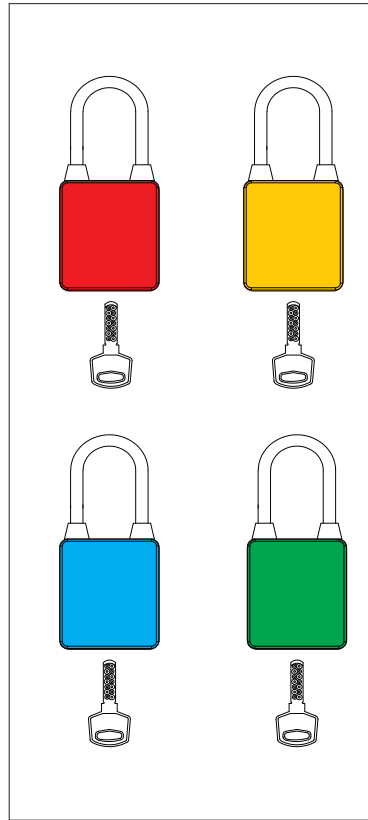

COLORS

KEY SYSTEMS

SHACKLE TYPE & LGTH

38

REGULAR
STAINLESS STEEL SHACKLE
(38mm Shackle Length)

38

REGULAR STEEL SHACKLE
(38mm Shackle Length)

76

LONG
STAINLESS STEEL SHACKLE
(76mm Shackle Length)

76

LONG STEEL SHACKLE
(76mm Shackle Length)

DIMENSIONS

* Long Shackle Padlocks: All dimensions remain the same, except shackle length changes to 76mm

KEYED DIFFERENT

Color	REGULAR STEEL SHACKLE (38mm Shackle Length)	LONG STEEL SHACKLE (76mm Shackle Length)
	MODEL No.	MODEL No.
RED	PD-ALRDKD38	PD-ALRDKD76
YELLOW	PD-ALYLKD38	PD-ALYLKD76
BLUE	PD-ALBLKD38	PD-ALBLKD76
GREEN	PD-ALGNKD38	PD-ALGNKD76
ORANGE	PD-ALORKD38	PD-ALORKD76
BLACK	PD-ALBKKD38	PD-ALBKKD76
PURPLE	PD-ALPRKD38	PD-ALPRKD76
WHITE	PD-ALWHKD38	PD-ALWHKD76
Silver	PD-ALSVKD38	PD-ALSVKD76