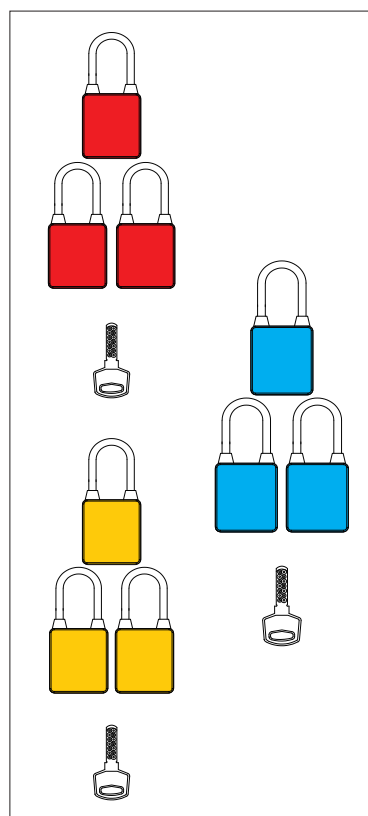

Color	REGULAR STEEL SHACKLE (38mm Shackle Length)	LONG STEEL SHACKLE (76mm Shackle Length)
	MODEL No.	MODEL No.
RED	PD-ALRDKD38	PD-ALRDKD76
YELLOW	PD-ALYLKD38	PD-ALYLKD76
BLUE	PD-ALBLKD38	PD-ALBLKD76
GREEN	PD-ALGNKD38	PD-ALGNKD76
ORANGE	PD-ALORKD38	PD-ALORKD76
BLACK	PD-ALBKKD38	PD-ALBKKD76
PURPLE	PD-ALPRKD38	PD-ALPRKD76
WHITE	PD-ALWHKD38	PD-ALWHKD76
Silver	PD-ALSVKD38	PD-ALSVKD76

KEYED ALIKE

Color	REGULAR STEEL SHACKLE (38mm Shackle Length)	LONG STEEL SHACKLE (76mm Shackle Length)
	MODEL No.	MODEL No.
RED	PD-ALRDKA38	PD-ALRDKA76
YELLOW	PD-ALYLKA38	PD-ALYLKA76
BLUE	PD-ALBLKA38	PD-ALBLKA76
GREEN	PD-ALGNKA38	PD-ALGNKA76
ORANGE	PD-ALORKA38	PD-ALORKA76
BLACK	PD-ALBKKA38	PD-ALBKKA76
PURPLE	PD-ALPRKA38	PD-ALPRKA76
WHITE	PD-ALWHKA38	PD-ALWHKA76
Silver	PD-ALSVKA38	PD-ALSVKA76