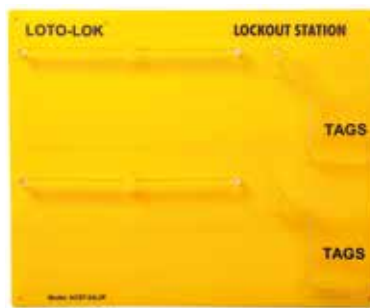

Model No.:	LS-ACST-24L2P-EB
Description:	Lockout Station - Capacity: 24 Padlocks +
	2 Tag Pockets + 2 Hasp Hooks.
	Color: Yellow. Empty Board Only.
Dimensions: L507 x W409mm.	
Brand: LOTO-LOK®	Origin: China
Weight:	Packaging: