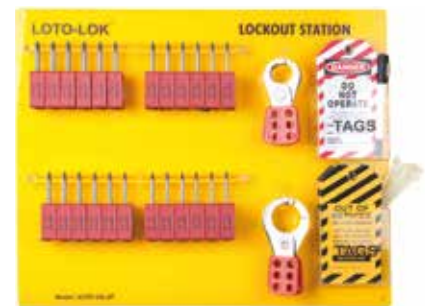

Model No.:	LS-ACST-24L2P-CS
Description:	Lockout Station - 24 Padlocks + 20 Tags
	+ Cable Ties + Marker Pen + 2 Hasps.
	Color: Yellow. Complete Station with contents.
Dimensions: L507 x W409mm.	
Brand: LOTO-LOK®	Origin: China
Weight:	Packaging: